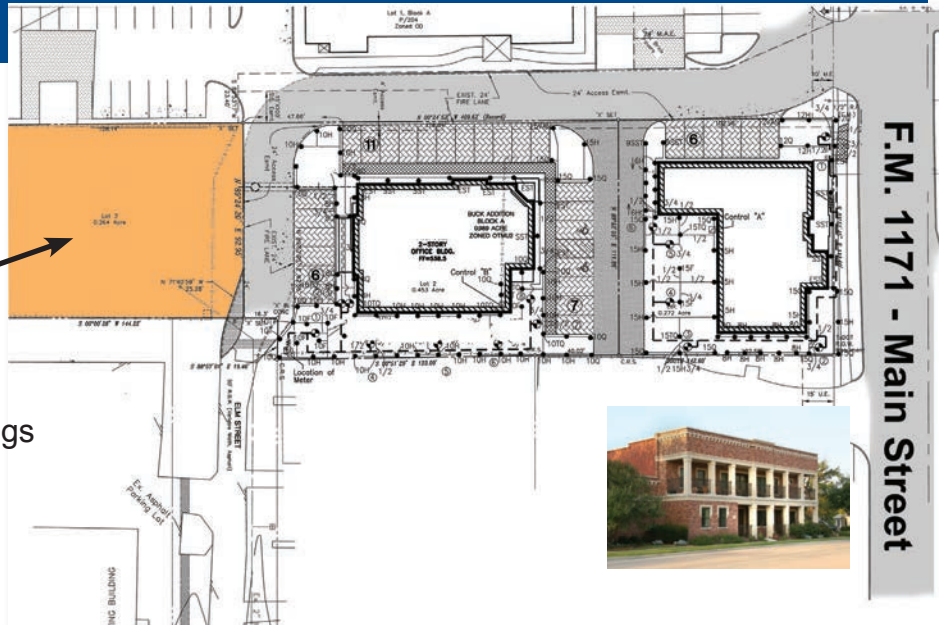

LOT FOR SALE

Lewisville TX 75057

.264 acres \$110,000

.264 acres located next to Medical Office Buildings behind 320 Main St. in Old Town.

- \$110,000
- .264 acres
- Last lot on the 320 Main St Office Complex
- Near the new 40000 sq ft Lewisville Grand Theater and Old Town Lewisville.

to 35E
 ←
 Medical Center Lewisville

Lot behind 320 Main
Lewisville, TX 75057

for more information contact:

Todd Weaver
 3505 Yucca Drive, Suite 100
 Flower Mound, Texas 75028

todd@weavercommercial.com
 469-635-2833 Office
 469-635-2849 Fax