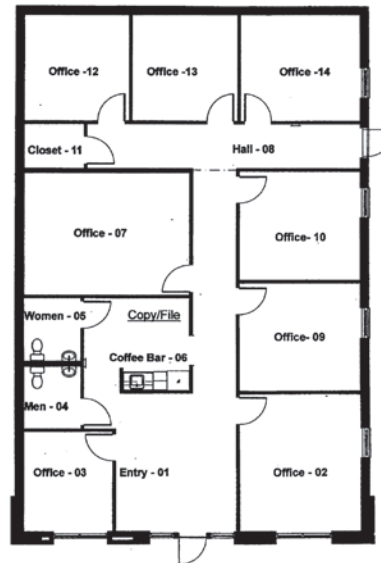

126 Church Street
Lewisville, TX 75057

WEAVER
COMMERCIAL REAL ESTATE

for more information contact:

Todd Weaver
3505 Yucca Drive, Suite 100
Flower Mound, Texas 75028

todd@weavercommercial.com
469-635-2833 Office
469-635-2849 Fax